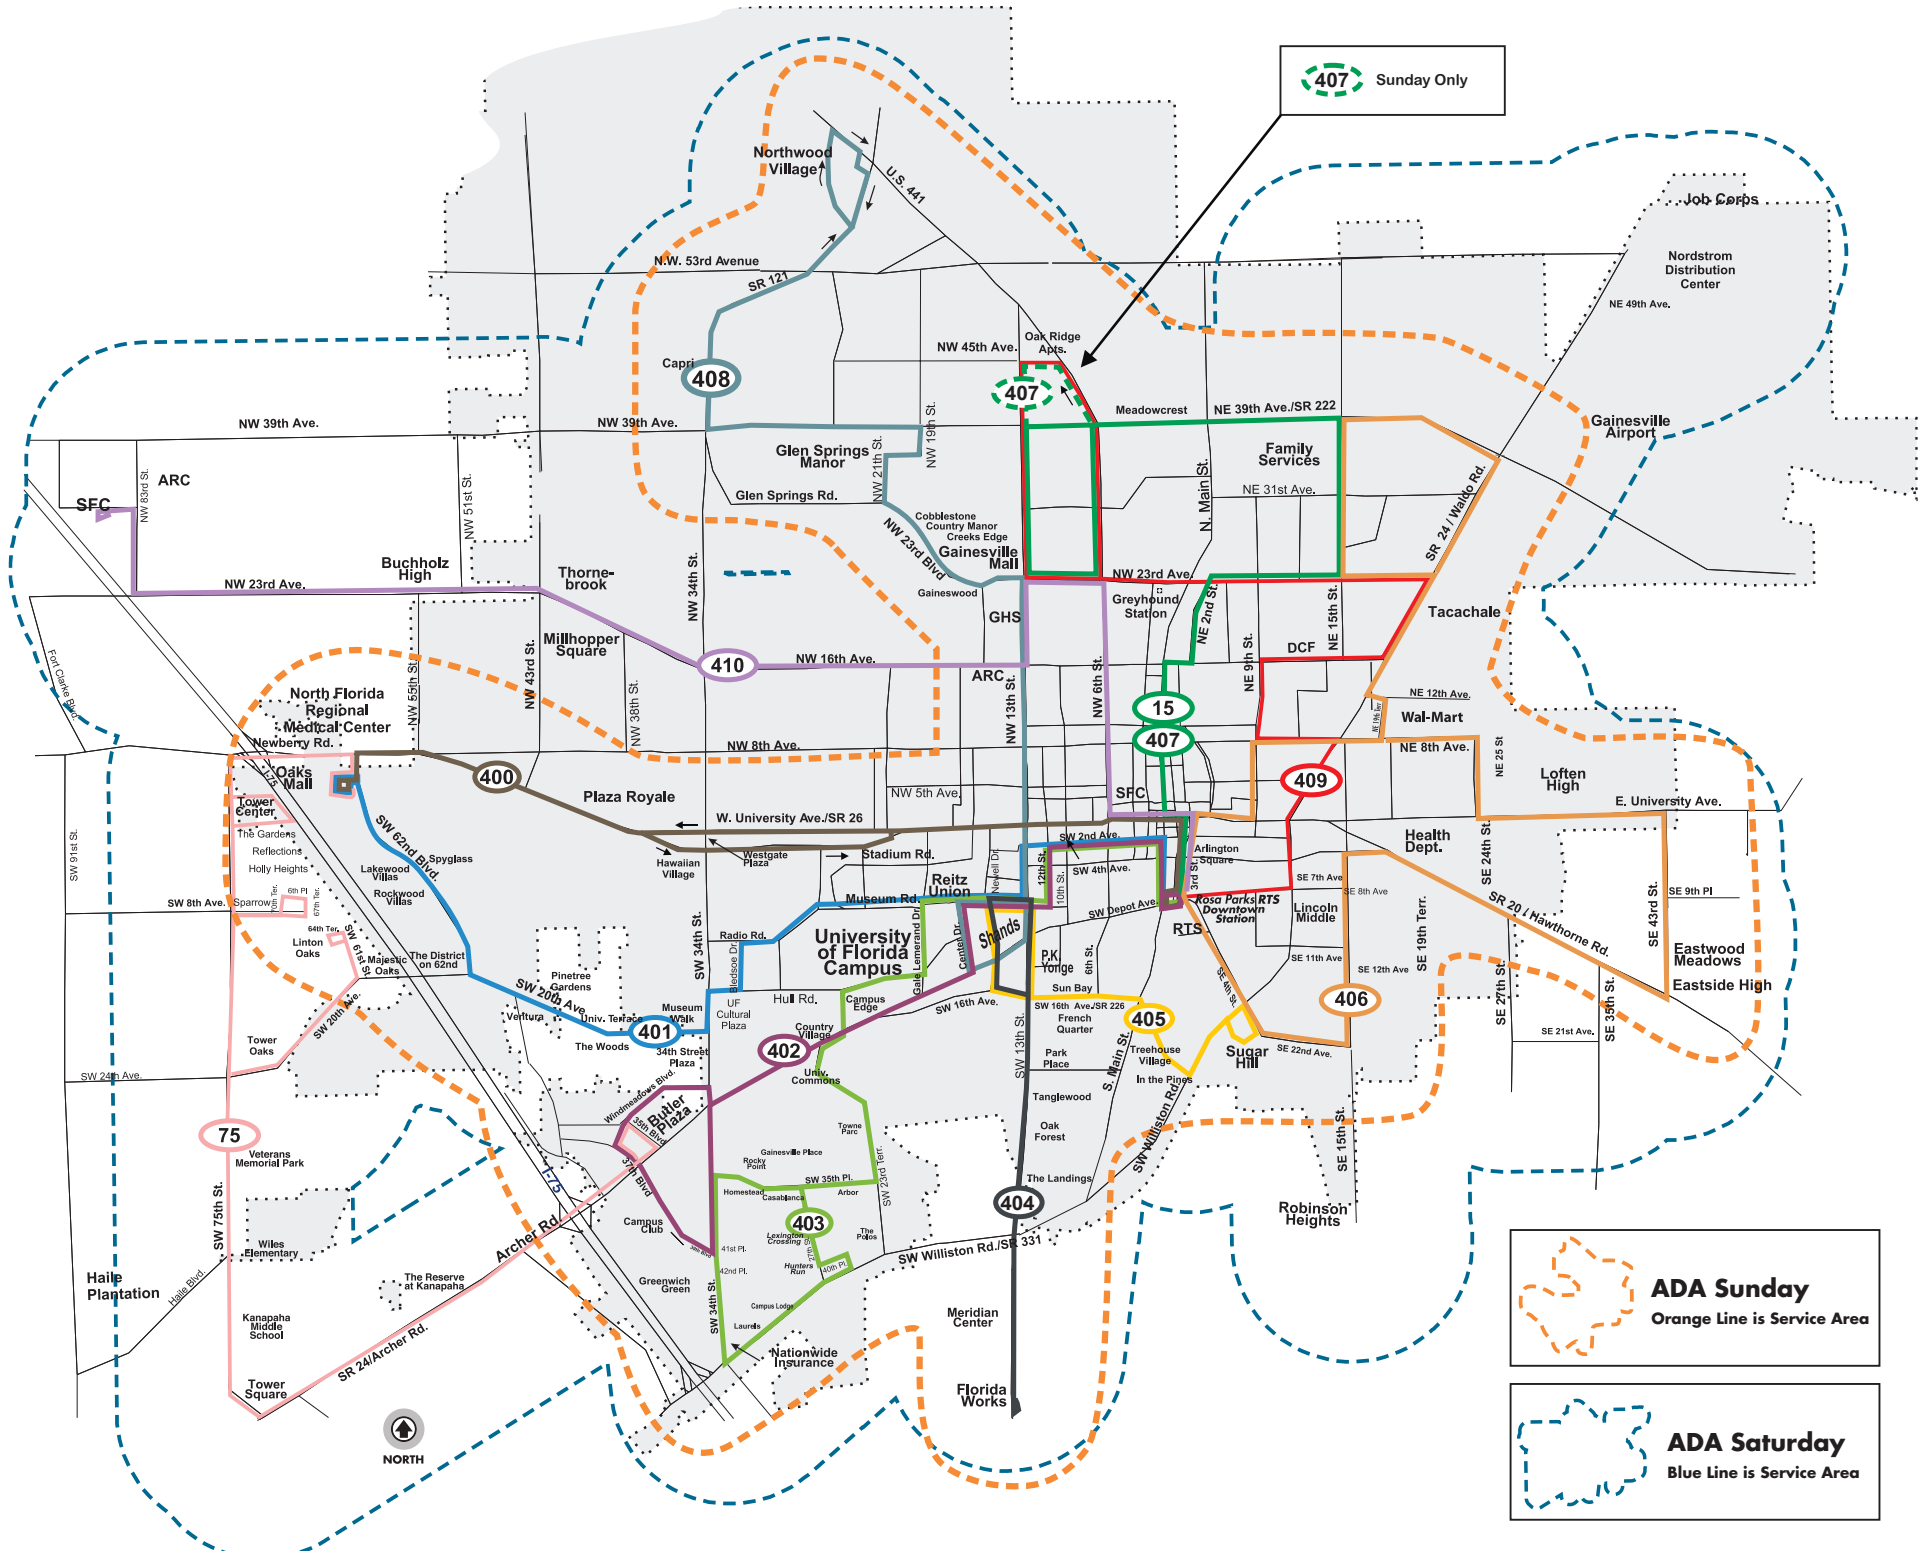

407 Sunday Only

**ADA Sunday**  
Orange Line is Service Area

**ADA Saturday**  
Blue Line is Service Area