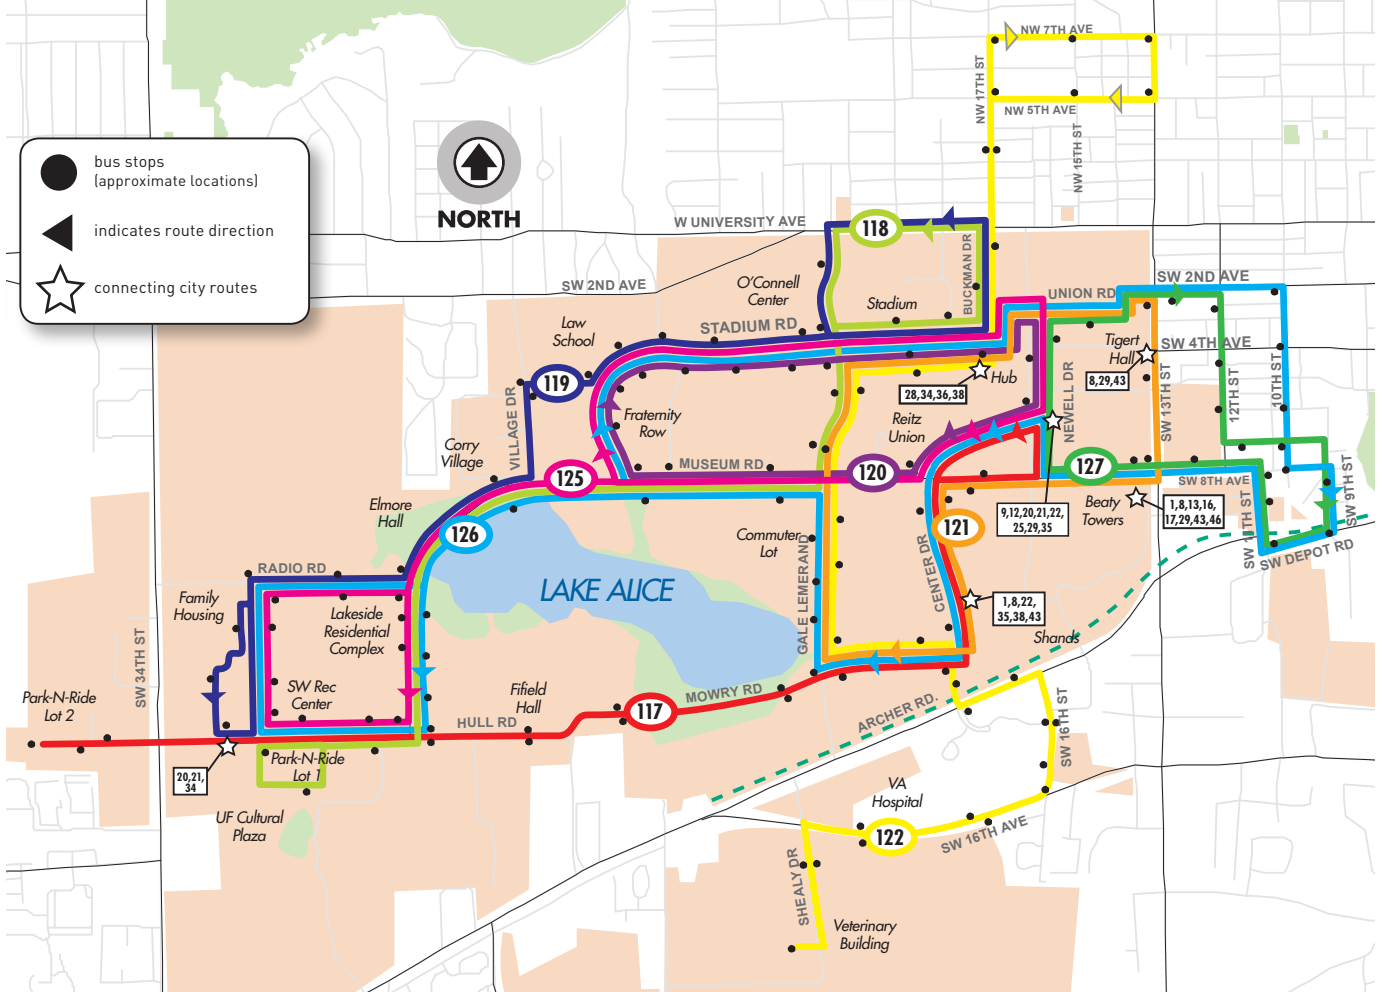

Getting Around Campus

Enjoy your school holidays; just remember there is no campus service:
June 23-July 1, July 4 and August 11-19 2012.

- bus stops (approximate locations)
- indicates route direction
- connecting city routes

Legend

- LAKES
- UF CAMPUS
- PARKS
- TRAILS

117 Park-N-Ride 2 (34th Street)			
every 30 minutes	Mon-Fri	7:30am - 4:46pm	

122 UF North/South Circulator			
every 44 minutes	Mon-Fri	7:18am - 5:10pm	

119 Family Housing			
every 30 minutes	Mon-Fri	7am - 5:15pm	

125 Lakeside			
every 15 minutes	Mon-Fri	7am - 5:10pm	

120 West Circulator (Frat Row)			
every 9 minutes	Mon-Fri	7am - 5:21pm	
every 18 minutes	Mon-Fri	5:21pm - 7:09pm	

126 UF East/West Circulator			
every 45 minutes	Mon-Fri	5:40pm - 10:55pm	

121 Commuter Lot			
every 11 minutes	Mon-Fri	7:00am - 5:30pm	
every 22 minutes	Mon-Fri	5:30pm - 7:30pm	

127 East Circulator (Sorority Row)			
every 20 minutes	Mon-Fri	7:05am - 6:45pm	