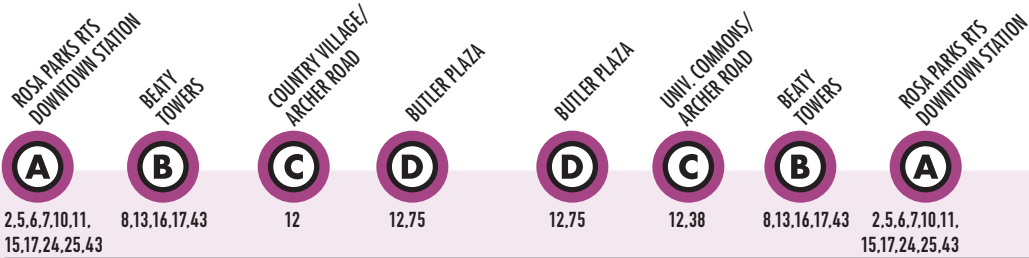

Monday to Friday Every 20-60 minutes
To Butler Plaza First run 6:03am / Last run 10:03pm
To Downtown First run 6:10am / Last run 10:30pm
Saturday/Sunday Refer to Route 402

Downtown Station to Butler Plaza

MONDAY TO FRIDAY

To Butler Plaza				To Downtown			
6:03am	6:12	6:19	6:28	6:10am	6:16	6:28	6:38
6:23	6:32	6:39	6:48	6:30	6:36	6:48	6:58
6:43	6:52	6:59	7:08	6:50	6:56	7:08	7:18
7:03	7:12	7:19	7:28	7:10	7:16	7:28	7:38
7:23	7:32	7:39	7:48	7:30	7:36	7:48	7:58
7:43	7:52	7:59	8:08	7:50	7:56	8:08	8:18
8:03	8:12	8:19	8:28	8:10	8:16	8:28	8:38
8:23	8:32	8:39	8:48	8:30	8:36	8:48	8:58
8:43	8:52	8:59	9:08	8:50	8:56	9:08	9:18
9:03	9:12	9:19	9:28	9:10	9:16	9:28	9:38
9:23	9:32	9:39	9:48	9:30	9:36	9:48	9:58
9:43	9:52	9:59	10:08	9:50	9:56	10:08	10:18
10:03	10:12	10:19	10:28	10:10	10:16	10:28	10:38
10:23	10:32	10:39	10:48	10:30	10:36	10:48	10:58
10:43	10:52	10:59	11:08	10:50	10:56	11:08	11:18
11:03	11:12	11:19	11:28	11:10	11:16	11:28	11:38
11:23	11:32	11:39	11:48	11:30	11:36	11:48	11:58
11:43	11:52	11:59	12:08pm	11:50	11:56	12:08pm	12:18
12:03pm	12:12	12:19	12:28	12:10	12:16	12:28	12:38
12:23	12:32	12:39	12:48	12:30	12:36	12:48	12:58
12:43	12:52	12:59	1:08	12:50	12:56	1:08	1:18
1:03	1:12	1:19	1:28	1:10	1:16	1:28	1:38
1:23	1:32	1:39	1:48	1:30	1:36	1:48	1:58
1:43	1:52	1:59	2:08	1:50	1:56	2:08	2:18
2:03	2:12	2:19	2:28	2:10	2:16	2:28	2:38
2:23	2:32	2:39	2:48	2:30	2:36	2:48	2:58
2:43	2:52	2:59	3:08	2:50	2:56	3:08	3:18
3:03	3:12	3:19	3:28	3:10	3:16	3:28	3:38
3:23	3:32	3:39	3:48	3:30	3:36	3:48	3:58
3:43	3:52	3:59	4:08	3:50	3:56	4:08	4:18
4:03	4:12	4:19	4:28	4:10	4:16	4:28	4:38
4:23	4:32	4:39	4:48	4:30	4:36	4:48	4:58
4:43	4:52	4:59	5:08	4:50	4:56	5:08	5:18
5:03	5:12	5:19	5:28	5:10	5:16	5:28	5:38
5:23	5:32	5:39	5:48	5:30	5:36	5:48	5:58
5:43	5:52	5:59	6:08	5:50	5:56	6:08	6:18
6:03	6:12	6:19	6:28	6:10	6:16	6:28	6:38
6:23	6:32	6:39	6:48	6:30	6:36	6:48	6:58
6:43	6:52	6:59	7:08	6:50	6:56	7:08	7:18
7:03	7:12	7:19	7:28	7:10	7:16	7:28	7:38
7:23	7:32	7:39	7:48	7:30	7:36	7:48	7:58
8:03	8:12	8:19	8:28	7:50	7:56	8:08	8:18
8:23	8:32	8:39	8:48	8:30	8:36	8:48	8:58
9:03	9:12	9:19	9:28	8:50	8:56	9:08	9:18
10:03	10:12	10:19	10:28	9:30	9:36	9:48	9:58
				10:30	10:36	10:48	10:58

R = Runs on Reduced Service Days