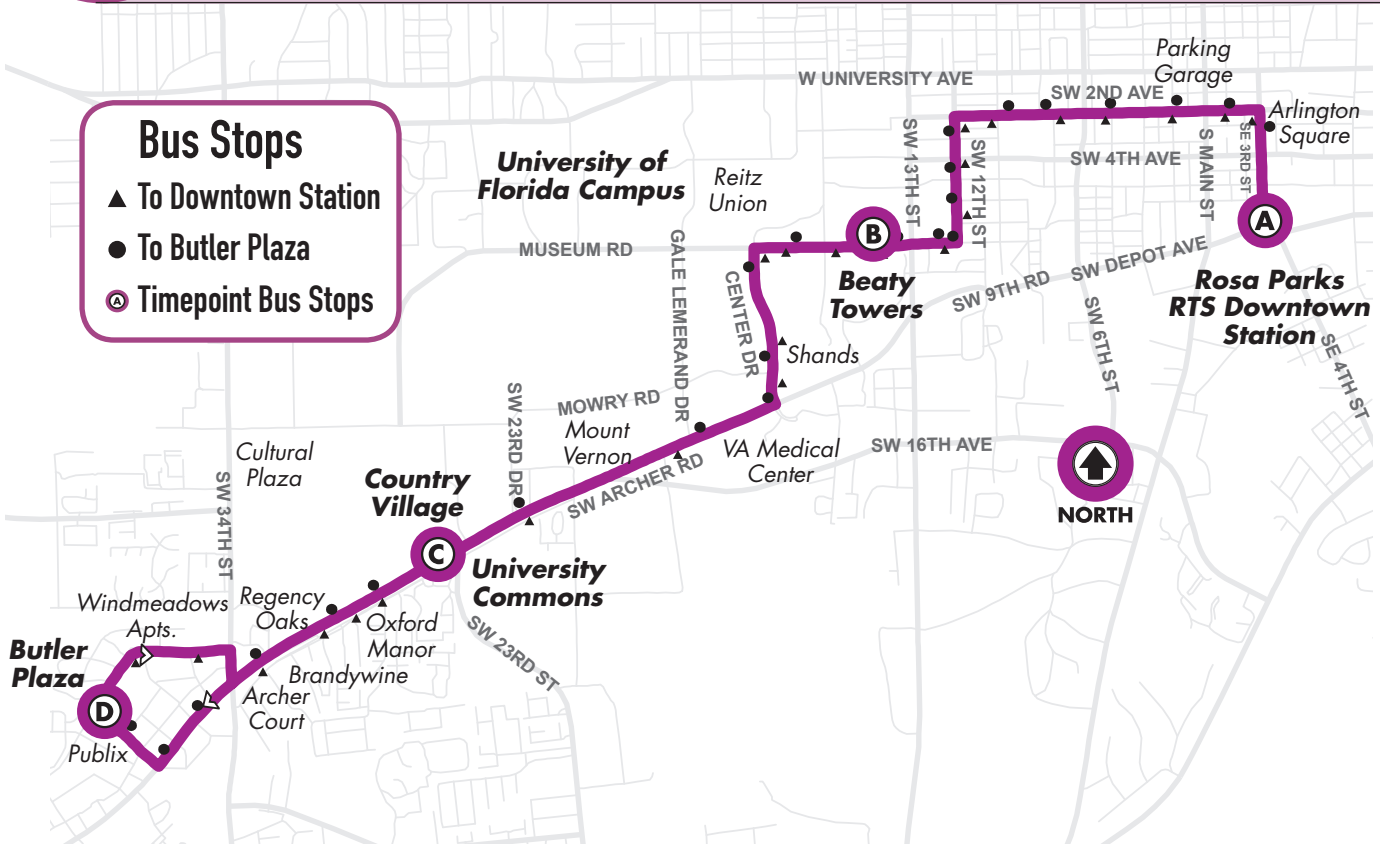

## Downtown Station to Butler Plaza

**Monday to Friday** Every 20-60 minutes

**To Butler Plaza** First run 6:03am / Last run 10:03pm

**To Downtown** First run 6:10am / Last run 10:30pm

**Saturday/Sunday** Refer to Route 402

**Make Sure You're Seen**

*Bright colored clothes help drivers see you at night.*

**Monday to Friday** Every 20-60 minutes  
**To Butler Plaza** First run 6:03am / Last run 10:03pm  
**To Downtown** First run 6:10am / Last run 10:30pm  
**Saturday/Sunday** Refer to Route 402

**R = Runs on Reduced Service Days**