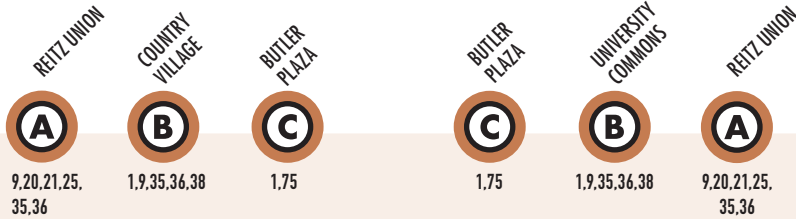

Monday to Friday Every 15-22-23 minutes
To Butler Plaza First run 7:00am / Last run 10:52pm
To Reitz Union First run 6:40am / Last run 10:55pm
Saturday/Sunday Refer to Route 402

Reitz Union to Butler Plaza

MONDAY TO FRIDAY

To Butler Plaza				To Reitz Union			
10:30am	10:37	10:50	R	10:55am	11:07	11:15	R
10:45	10:52	11:05	R	11:10	11:22	11:30	R
11:00	11:07	11:20		11:25	11:37	11:45	
11:15	11:22	11:35	R	11:40	11:52	12:00pm	R
11:30	11:37	11:50	R	11:55	12:07	12:15	R
11:45	11:52	12:05pm		12:10	12:22	12:30	
12:00pm	12:07	12:20	R	12:25	12:37	12:45	R
12:15	12:22	12:35	R	12:40	12:52	1:00	R
12:30	12:37	12:50		12:55	1:07	1:15	
12:45	12:52	1:05	R	1:10	1:22	1:30	R
1:00	1:07	1:20	R	1:25	1:37	1:45	R
1:15	1:22	1:35		1:40	1:52	2:00	
1:30	1:37	1:50	R	1:55	2:07	2:15	R
1:45	1:52	2:05	R	2:10	2:22	2:30	R
2:00	2:07	2:20		2:25	2:37	2:45	
2:15	2:22	2:35	R	2:40	2:52	3:00	R
2:30	2:37	2:50	R	2:55	3:07	3:15	R
2:45	2:52	3:05		3:10	3:22	3:30	
3:00	3:07	3:20	R	3:25	3:37	3:45	R
3:15	3:22	3:35	R	3:40	3:52	4:00	R
3:30	3:37	3:50		3:55	4:07	4:15	
3:45	3:52	4:05	R	4:10	4:22	4:30	R
4:00	4:07	4:20	R	4:25	4:37	4:45	R
4:15	4:22	4:35		4:40	4:52	5:00	
4:30	4:37	4:50	R	4:55	5:07	5:15	R
4:52	4:59	5:12	R	5:17	5:29	5:37	R
5:15	5:22	5:35	R	5:40	5:52	6:00	R
5:37	5:44	5:57	R	6:02	6:14	6:22	R
6:00	6:07	6:20	R	6:25	6:37	6:45	R
6:22	6:29	6:42	R	6:47	6:59	7:07	R
6:45	6:52	7:05	R	7:10	7:22	7:30	R
7:07	7:14	7:27	R	7:32	7:44	7:52	R
7:30	7:37	7:50	R	7:55	8:07	8:15	R
7:52	7:59	8:12	R	8:17	8:29	8:37	R
8:15	8:22	8:35	R	8:40	8:52	9:00	R
8:37	8:44	8:57	R	9:02	9:14	9:22	R
9:00	9:07	9:20	R	9:25	9:37	9:45	R
9:22	9:29	9:42	R	9:47	9:59	10:07	R
9:45	9:52	10:05	R	10:10	10:22	10:30	R
10:07	10:14	10:27	R	10:32	10:44	10:52	R
10:30	10:37	10:50	R	10:55	11:07	11:15	R
10:52	10:59	11:12	R				

R = Runs On Reduced Service Days