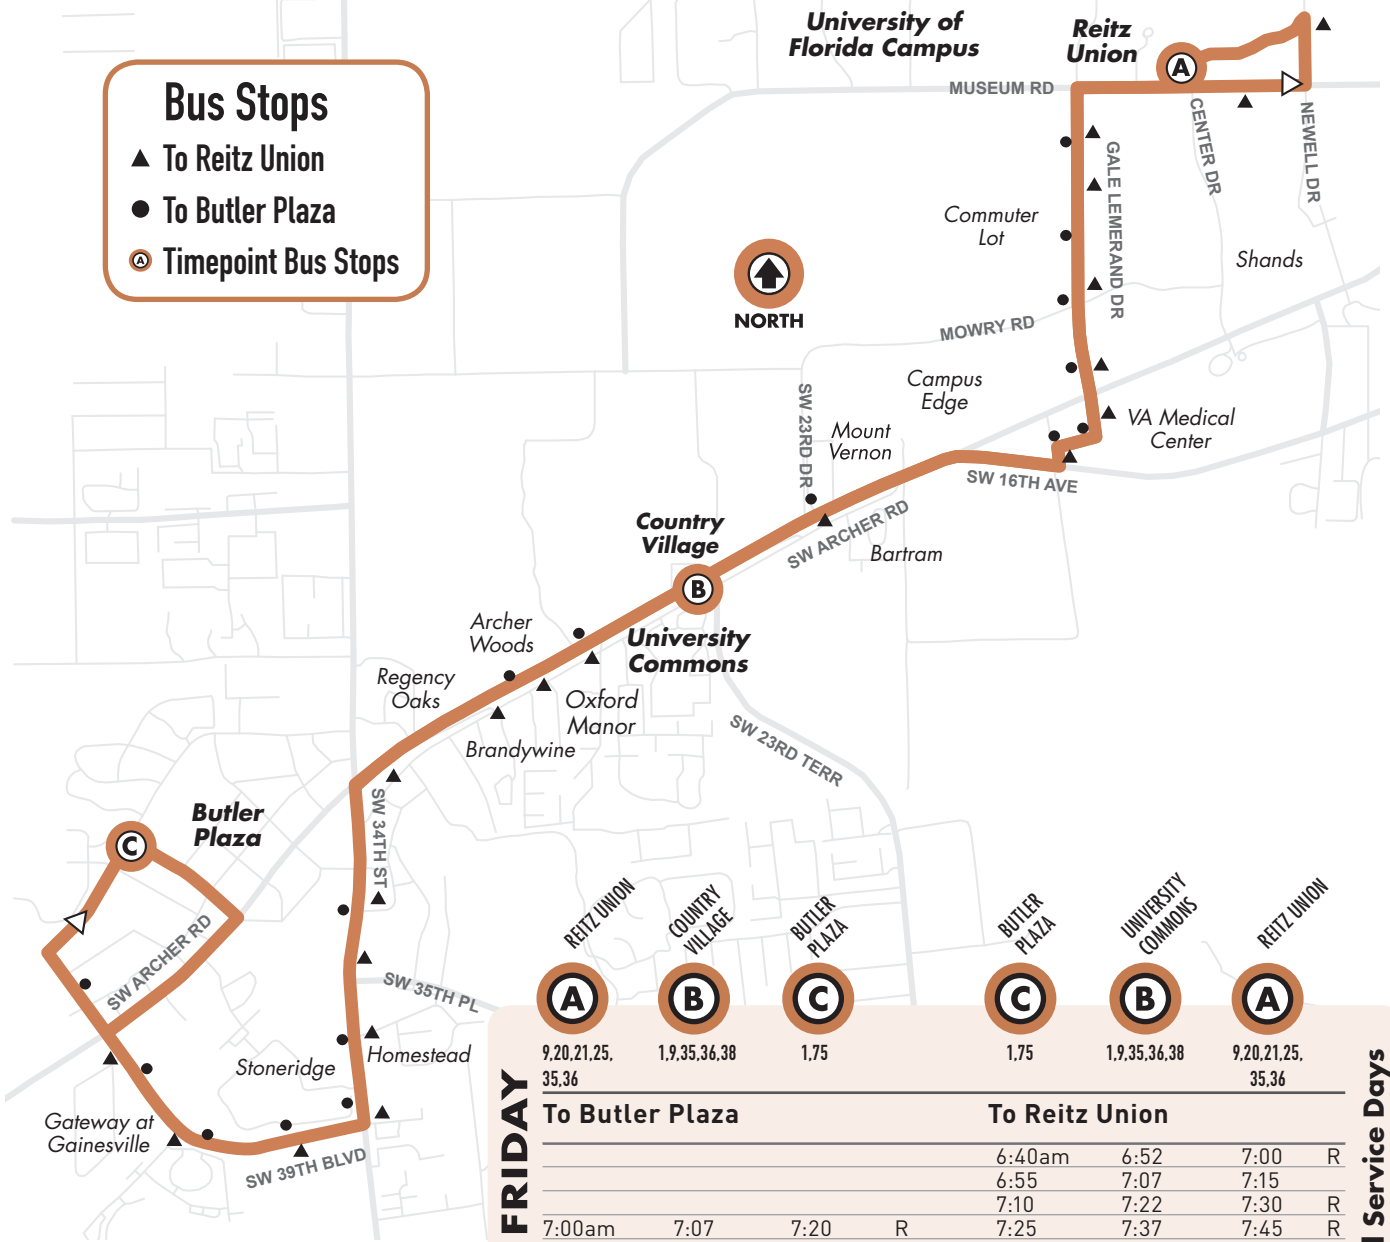

## Reitz Union to Butler Plaza

**Monday to Friday** Every 15-22-23 minutes  
**To Butler Plaza** First run 7:00am / Last run 10:52pm  
**To Reitz Union** First run 6:40am / Last run 10:55pm  
**Saturday/Sunday** Refer to Route 402

**Bus Stops**

- ▲ To Reitz Union
- To Butler Plaza
- ⓐ Timepoint Bus Stops

**R = Runs On Reduced Service Days**

**Monday to Friday** Every 15-22-23 minutes  
**To Butler Plaza** First run 7:00am / Last run 10:52pm  
**To Reitz Union** First run 6:40am / Last run 10:55pm  
**Saturday/Sunday** Refer to Route 402