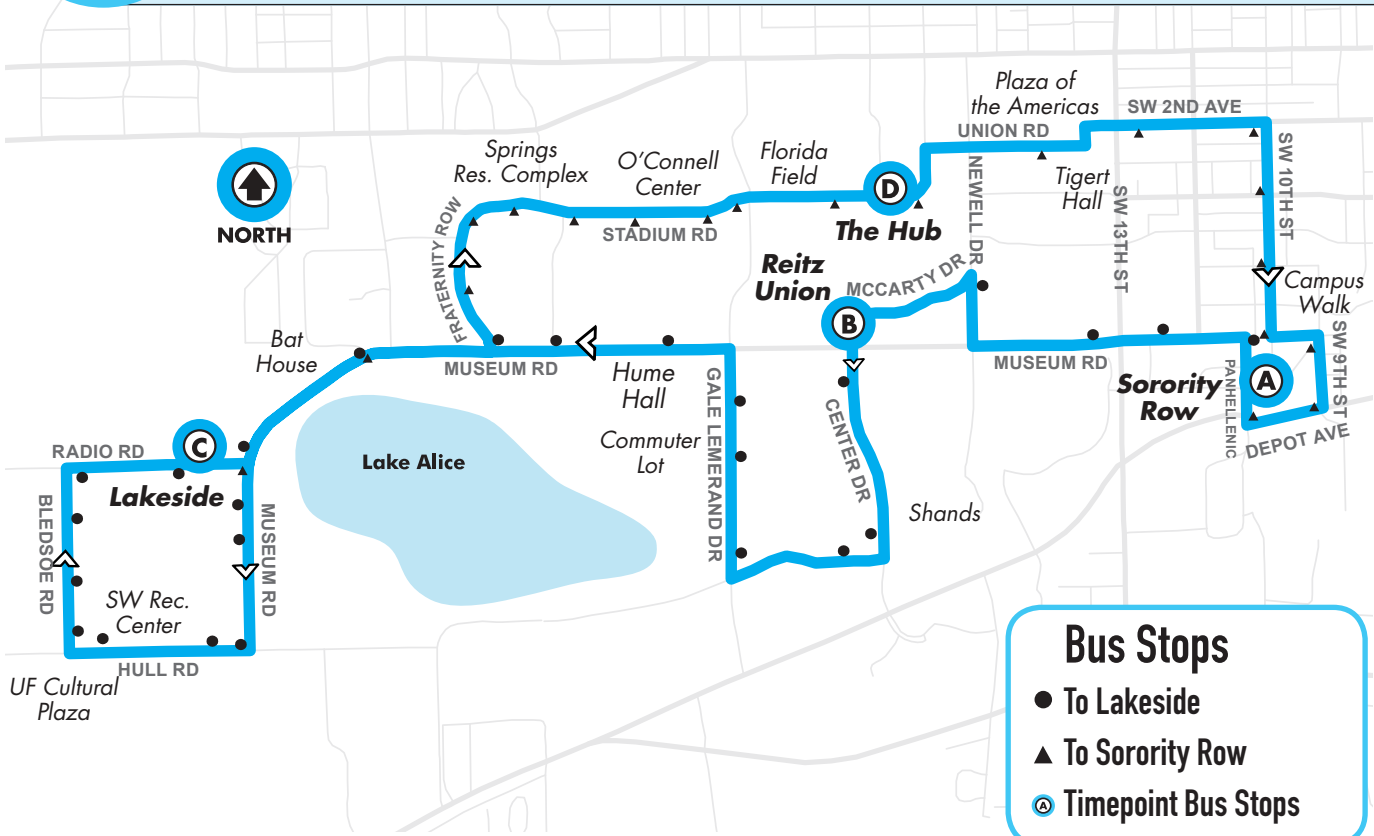

# 126

# UF East/West Circulator

Monday to Friday Every 45 minutes

To Lakeside First run 5:40pm/Last run 10:55pm

To Sorority Row First run 6:05pm/Last run 10:35pm

## MONDAY TO FRIDAY

SORORITY ROW			REITZ-UNION			LAKESIDE			LAKESIDE			THE HUB			SORORITY ROW		
A			B			C			C			D			A		
127			9,12,20,25,35,36,120			20			20			34,38,120,121			127		
To Lakeside						To Sorority Row											
5:40pm	5:47	6:03	6:05pm	6:13	6:23												
6:25	6:32	6:48	6:50	6:58	7:08												
7:10	7:17	7:33	7:35	7:43	7:53												
7:55	8:02	8:18	8:20	8:28	8:38												
8:40	8:47	9:03	9:05	9:13	9:23												
9:25	9:32	9:48	9:50	9:58	10:08												
10:10	10:17	10:33	10:35	10:43	10:53												
10:55	11:02	11:18															