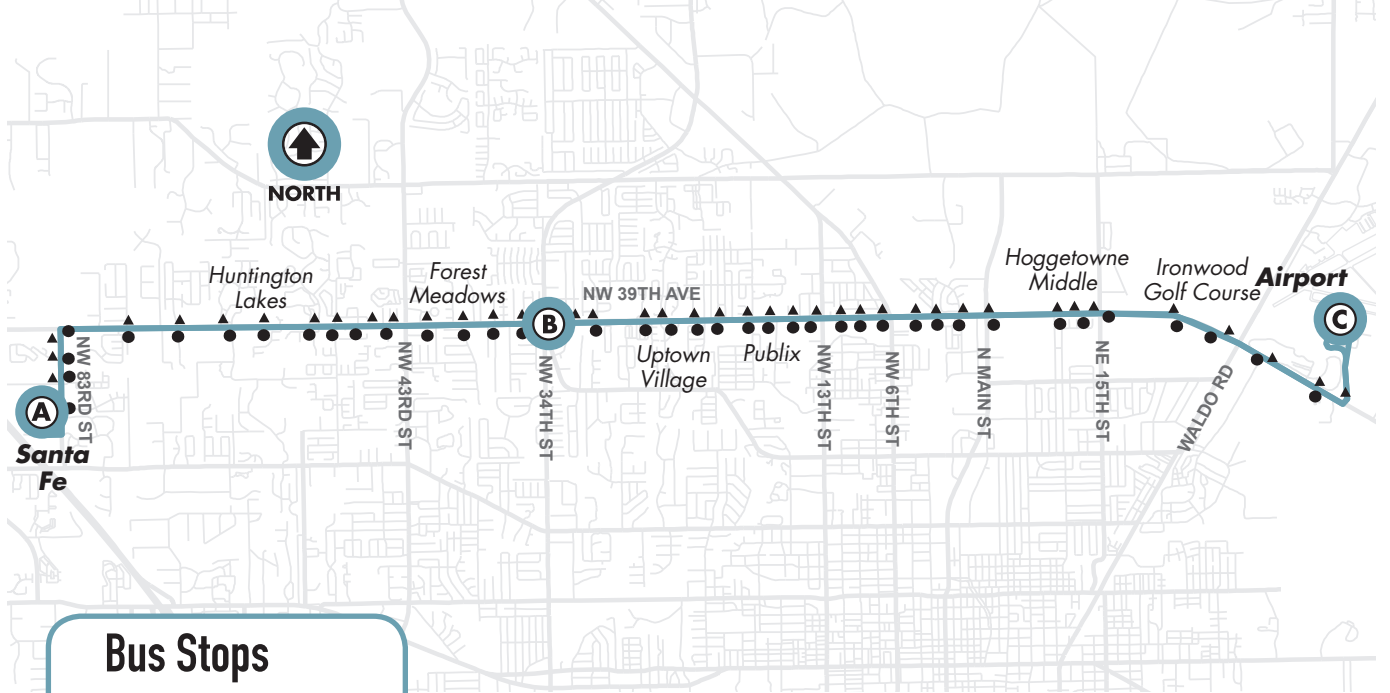

39

Santa Fe to Airport

Monday to Friday Every 60 minutes
To Airport First run 7:57am / Last run 4:57pm
To Santa Fe First run 7:25am / Last run 4:25pm
Saturday/Sunday No Service

Bus Stops

- ▲ To Santa Fe
- To Airport
- ⓐ Timepoint Bus Stops

MONDAY TO FRIDAY	SANTA FE	NW 39TH AVE @ NW 34TH ST	AIRPORT	AIRPORT	NW 39TH AVE @ NW 34TH ST	SANTA FE
	(A)	(B)	(C)	(C)	(B)	(A)
	10,23,43	8	25	25	8	10,23,43
	To Airport			To Santa Fe		
				7:25am	7:37	7:50
7:57am	8:08	8:22	8:25	8:37	8:50	
8:57	9:08	9:22	9:25	9:37	9:50	
9:57	10:08	10:22	10:25	10:37	10:50	
10:57	11:08	11:22	11:25	11:37	11:50	
11:57	12:08pm	12:22	12:25pm	12:37	12:50	
12:57	1:08	1:22	1:25	1:37	1:50	
1:57	2:08	2:22	2:25	2:37	2:50	
2:57	3:08	3:22	3:25	3:37	3:50	
3:57	4:08	4:22	4:25	4:37	4:50	
4:57	5:08	5:22				