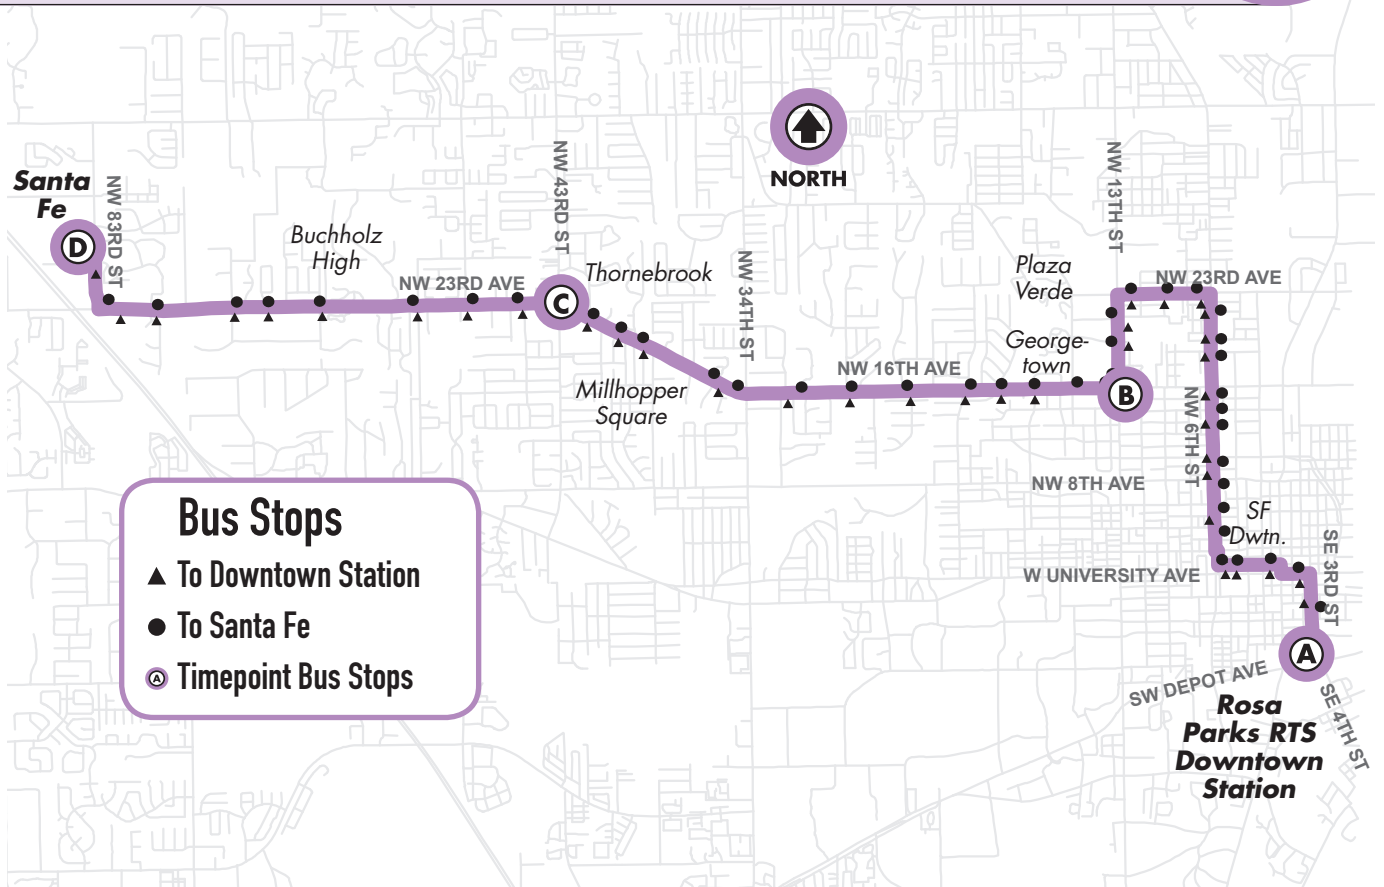

Saturday Every 60 minutes

To Santa Fe First run 7:03am / Last run 5:03pm

To Downtown First run 7:30am / Last run 5:30pm

Sunday No Service

Downtown Station to Santa Fe (via NW 6th St)

410

Bus Stops

- ▲ To Downtown Station
- To Santa Fe
- ⊙ Timepoint Bus Stops

A	B	C	D	D	C	B	A
5,15,402, 403,406	8,15					8,15	5,15,402, 403,406

To Santa Fe				To Downtown			
7:03am	7:15	7:23	7:30	7:30am	7:37	7:45	7:58
8:03	8:15	8:23	8:30	8:30	8:37	8:45	8:58
9:03	9:15	9:23	9:30	9:30	9:37	9:45	9:58
10:03	10:15	10:23	10:30	10:30	10:37	10:45	10:58
11:03	11:15	11:23	11:30	11:30	11:37	11:45	11:58
12:03pm	12:15	12:23	12:30	12:30pm	12:37	12:45	12:58
1:03	1:15	1:23	1:30	1:30	1:37	1:45	1:58
2:03	2:15	2:23	2:30	2:30	2:37	2:45	2:58
3:03	3:15	3:23	3:30	3:30	3:37	3:45	3:58
4:03	4:15	4:23	4:30	4:30	4:37	4:45	4:58
5:03	5:15	5:23	5:30	5:30	5:37	5:45	5:58

SATURDAY ONLY