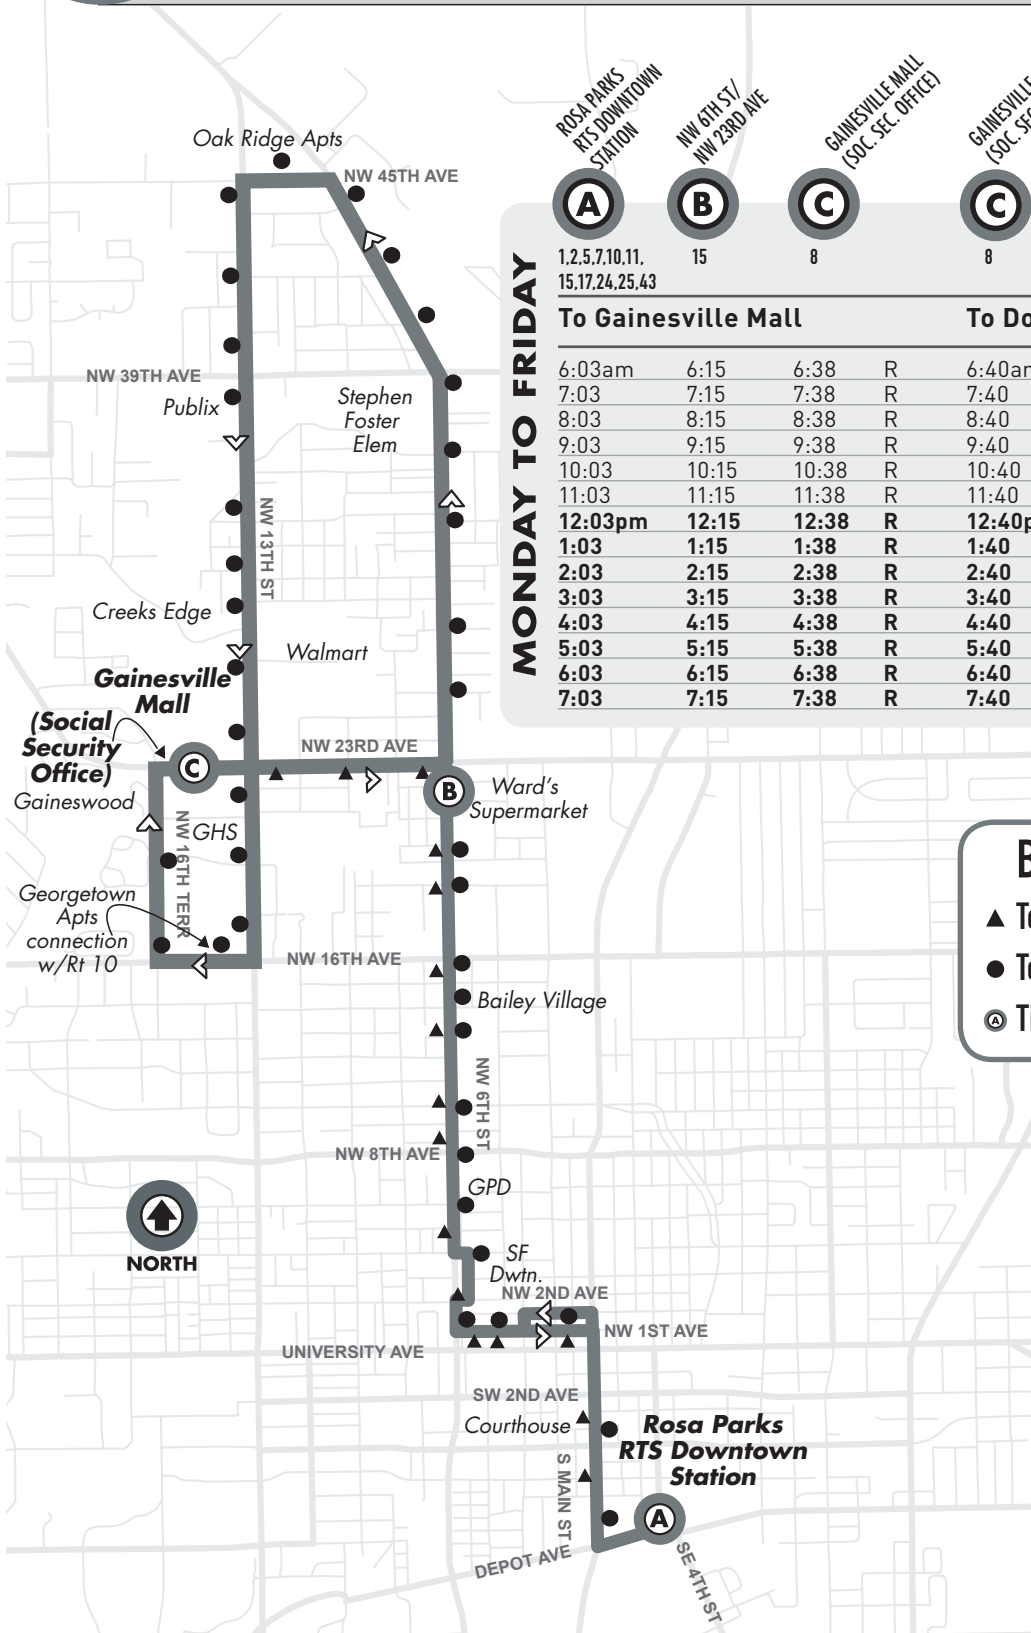

6

Downtown Station to Gainesville Mall

Monday to Friday Every 60 minutes

To Gainesville Mall First run 6:03am / Last run 7:03pm

To Downtown First run 6:40am / Last run 7:40pm

Saturday Refer to Route 410

Sunday Refer to Route 407

MONDAY TO FRIDAY

| To Gainesville Mall | | | To Downtown | | | | |
|---------------------|-------|-------|-------------|---------|-------|-------|---|
| 6:03am | 6:15 | 6:38 | R | 6:40am | 6:45 | 6:58 | R |
| 7:03 | 7:15 | 7:38 | R | 7:40 | 7:45 | 7:58 | R |
| 8:03 | 8:15 | 8:38 | R | 8:40 | 8:45 | 8:58 | R |
| 9:03 | 9:15 | 9:38 | R | 9:40 | 9:45 | 9:58 | R |
| 10:03 | 10:15 | 10:38 | R | 10:40 | 10:45 | 10:58 | R |
| 11:03 | 11:15 | 11:38 | R | 11:40 | 11:45 | 11:58 | R |
| 12:03pm | 12:15 | 12:38 | R | 12:40pm | 12:45 | 12:58 | R |
| 1:03 | 1:15 | 1:38 | R | 1:40 | 1:45 | 1:58 | R |
| 2:03 | 2:15 | 2:38 | R | 2:40 | 2:45 | 2:58 | R |
| 3:03 | 3:15 | 3:38 | R | 3:40 | 3:45 | 3:58 | R |
| 4:03 | 4:15 | 4:38 | R | 4:40 | 4:45 | 4:58 | R |
| 5:03 | 5:15 | 5:38 | R | 5:40 | 5:45 | 5:58 | R |
| 6:03 | 6:15 | 6:38 | R | 6:40 | 6:45 | 6:58 | R |
| 7:03 | 7:15 | 7:38 | R | 7:40 | 7:45 | 7:58 | R |

Bus Stops

- ▲ To Downtown Station
- To Gainesville Mall
- ⓐ Timepoint Bus Stops

R = Runs On Reduced Service Days