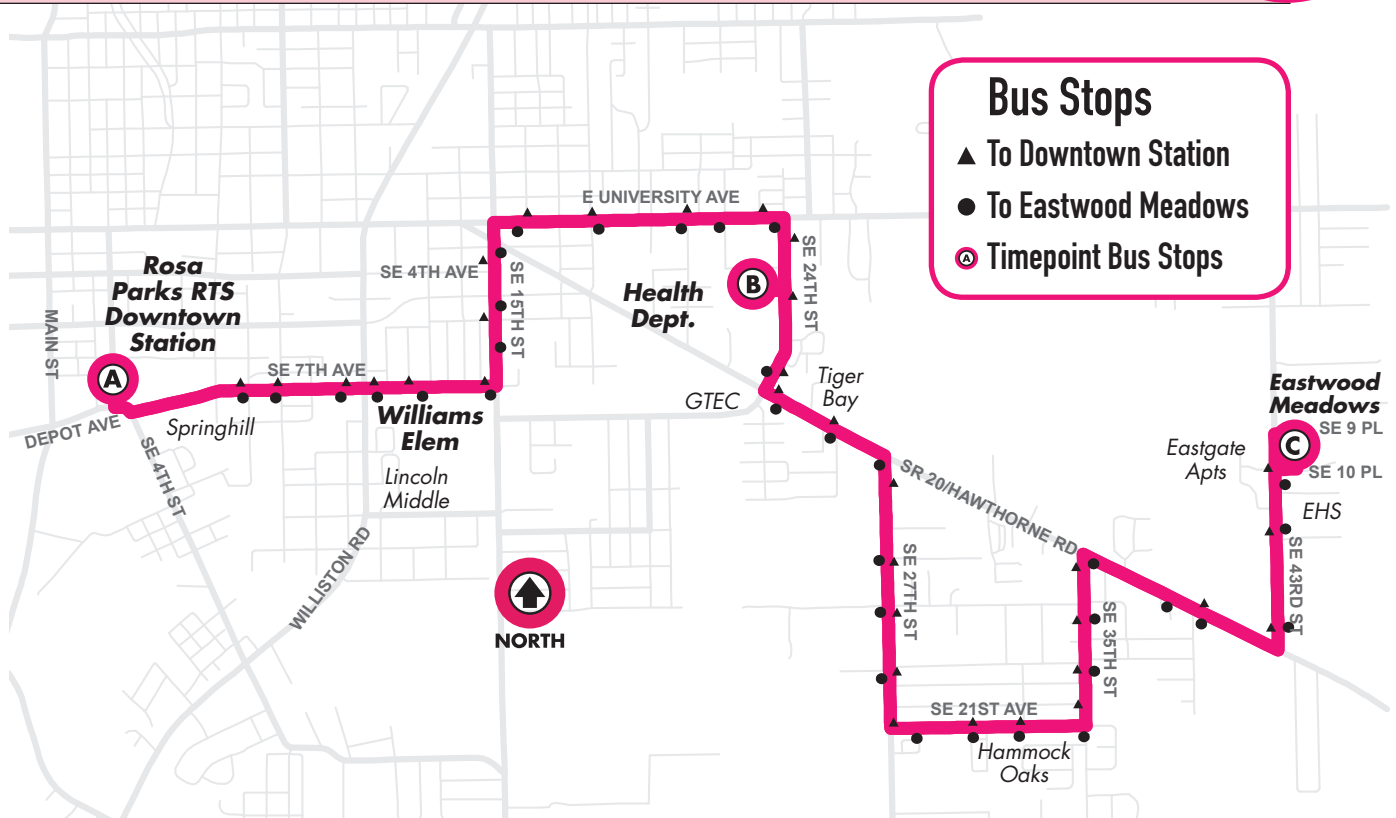

Monday to Friday Every 60 minutes

To Eastwood Meadows First run 6:03am / Last run 7:03pm

To Downtown First run 6:30am / Last run 7:30pm

Saturday/Sunday Refer to Route 406

Downtown Station to Eastwood Meadows

MONDAY TO FRIDAY	ROSA PARKS RTS DOWNTOWN STATION (A)				HEALTH DEPT. (B)				EASTWOOD MEADOWS (C)						
	1, 2, 5, 6, 10, 11, 15, 17, 24, 25, 43				2				11						
	To Eastwood Meadows				To Downtown				To Eastwood Meadows						
6:03am	6:16	6:29	R	6:30am	6:43	6:58	R	12:03pm	12:16	12:29	R	12:30pm	12:43	12:58	R
7:03	7:16	7:29	R	7:30	7:43	7:58	R	1:03	1:16	1:29	R	1:30	1:43	1:58	R
8:03	8:16	8:29	R	8:30	8:43	8:58	R	2:03	2:16	2:29	R	2:30	2:43	2:58	R
9:03	9:16	9:29	R	9:30	9:43	9:58	R	3:03	3:16	3:29	R	3:30	3:43	3:58	R
10:03	10:16	10:29	R	10:30	10:43	10:58	R	4:03	4:16	4:29	R	4:30	4:43	4:58	R
11:03	11:16	11:29	R	11:30	11:43	11:58	R	5:03	5:16	5:29	R	5:30	5:43	5:58	R
12:03pm	12:16	12:29	R	12:30pm	12:43	12:58	R	6:03	6:16	6:29	R	6:30	6:43	6:58	R
1:03	1:16	1:29	R	1:30	1:43	1:58	R	7:03	7:16	7:29	R	7:30	7:43	7:58	R
2:03	2:16	2:29	R	2:30	2:43	2:58	R								
3:03	3:16	3:29	R	3:30	3:43	3:58	R								
4:03	4:16	4:29	R	4:30	4:43	4:58	R								
5:03	5:16	5:29	R	5:30	5:43	5:58	R								
6:03	6:16	6:29	R	6:30	6:43	6:58	R								
7:03	7:16	7:29	R	7:30	7:43	7:58	R								

R = Runs On Reduced Service Days