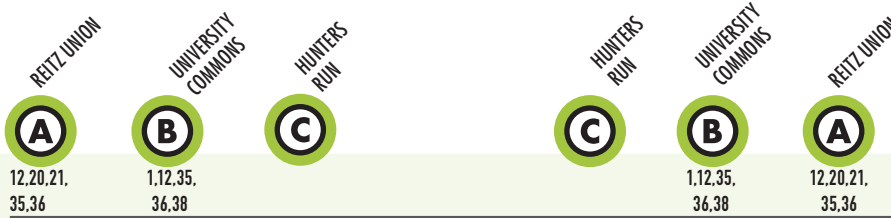

Monday to Friday Every 10-20 minutes

To Hunters Run First run 7:04am / Last run 10:44pm

To Reitz Union First run 6:45am at The Polos / Last run 10:45pm at Hunters Run

Saturday/Sunday Refer to Route 403

Reitz Union to Hunters Run

MONDAY TO FRIDAY

To Hunters Run				To Reitz Union			R=REDUCED SERVICE	
				*Starts at The Polos	6:45am*	6:52	7:04	R
					6:55	7:02	7:14	
					7:05	7:12	7:24	R
					7:15	7:22	7:34	
7:04	7:16	7:21	R		7:25	7:32	7:44	R
7:14	7:26	7:31			7:35	7:42	7:54	
7:24	7:36	7:41	R		7:45	7:52	8:04	R
7:34	7:46	7:51			7:55	8:02	8:14	
7:44	7:56	8:01	R		8:05	8:12	8:24	R
7:54	8:06	8:11			8:15	8:22	8:34	
8:04	8:16	8:21	R		8:25	8:32	8:44	R
8:14	8:26	8:31			8:35	8:42	8:54	
8:24	8:36	8:41	R		8:45	8:52	9:04	R
8:34	8:46	8:51			8:55	9:02	9:14	
8:44	8:56	9:01	R		9:05	9:12	9:24	R
8:54	9:06	9:11			9:15	9:22	9:34	
9:04	9:16	9:21	R		9:25	9:32	9:44	R
9:14	9:26	9:31			9:35	9:42	9:54	
9:24	9:36	9:41	R		9:45	9:52	10:04	R
9:34	9:46	9:51			9:55	10:02	10:14	
9:44	9:56	10:01	R		10:05	10:12	10:24	R
9:54	10:06	10:11			10:15	10:22	10:34	
10:04	10:16	10:21	R		10:25	10:32	10:44	R
10:14	10:26	10:31			10:35	10:42	10:54	
10:24	10:36	10:41	R		10:45	10:52	11:04	R
10:34	10:46	10:51			10:55	11:02	11:14	
10:44	10:56	11:01	R		11:05	11:12	11:24	R
10:54	11:06	11:11			11:15	11:22	11:34	
11:04	11:16	11:21	R		11:25	11:32	11:44	R
11:14	11:26	11:31			11:35	11:42	11:54	
11:24	11:36	11:41	R		11:45	11:52	12:04pm	R
11:34	11:46	11:51			11:55	12:02	12:14	
11:44	11:56	12:01pm	R		12:05	12:12	12:24	R
11:54	12:06	12:11			12:15	12:22	12:34	
12:04	12:16	12:21	R		12:25	12:32	12:44	R
12:14	12:26	12:31			12:35	12:42	12:54	
12:24	12:36	12:41	R		12:45	12:52	1:04	R
12:34	12:46	12:51			12:55	1:02	1:14	
12:44	12:56	1:01	R		1:05	1:12	1:24	R
12:54	1:06	1:11			1:15	1:22	1:34	
1:04	1:16	1:21	R		1:25	1:32	1:44	R
1:14	1:26	1:31			1:35	1:42	1:54	
1:24	1:36	1:41	R		1:45	1:52	2:04	R
1:34	1:46	1:51			1:55	2:02	2:14	
1:44	1:56	2:01	R		2:05	2:12	2:24	R
1:54	2:06	2:11			2:15	2:22	2:34	
2:04	2:16	2:21	R		2:25	2:32	2:44	R
2:14	2:26	2:31			2:35	2:42	2:54	
2:24	2:36	2:41	R		2:45	2:52	3:04	R
2:34	2:46	2:51			2:55	3:02	3:14	
2:44	2:56	3:01	R		3:05	3:12	3:24	R
2:54	3:06	3:11			3:15	3:22	3:34	
3:04	3:16	3:21	R		3:25	3:32	3:44	R

R = Runs On Reduced Service Days