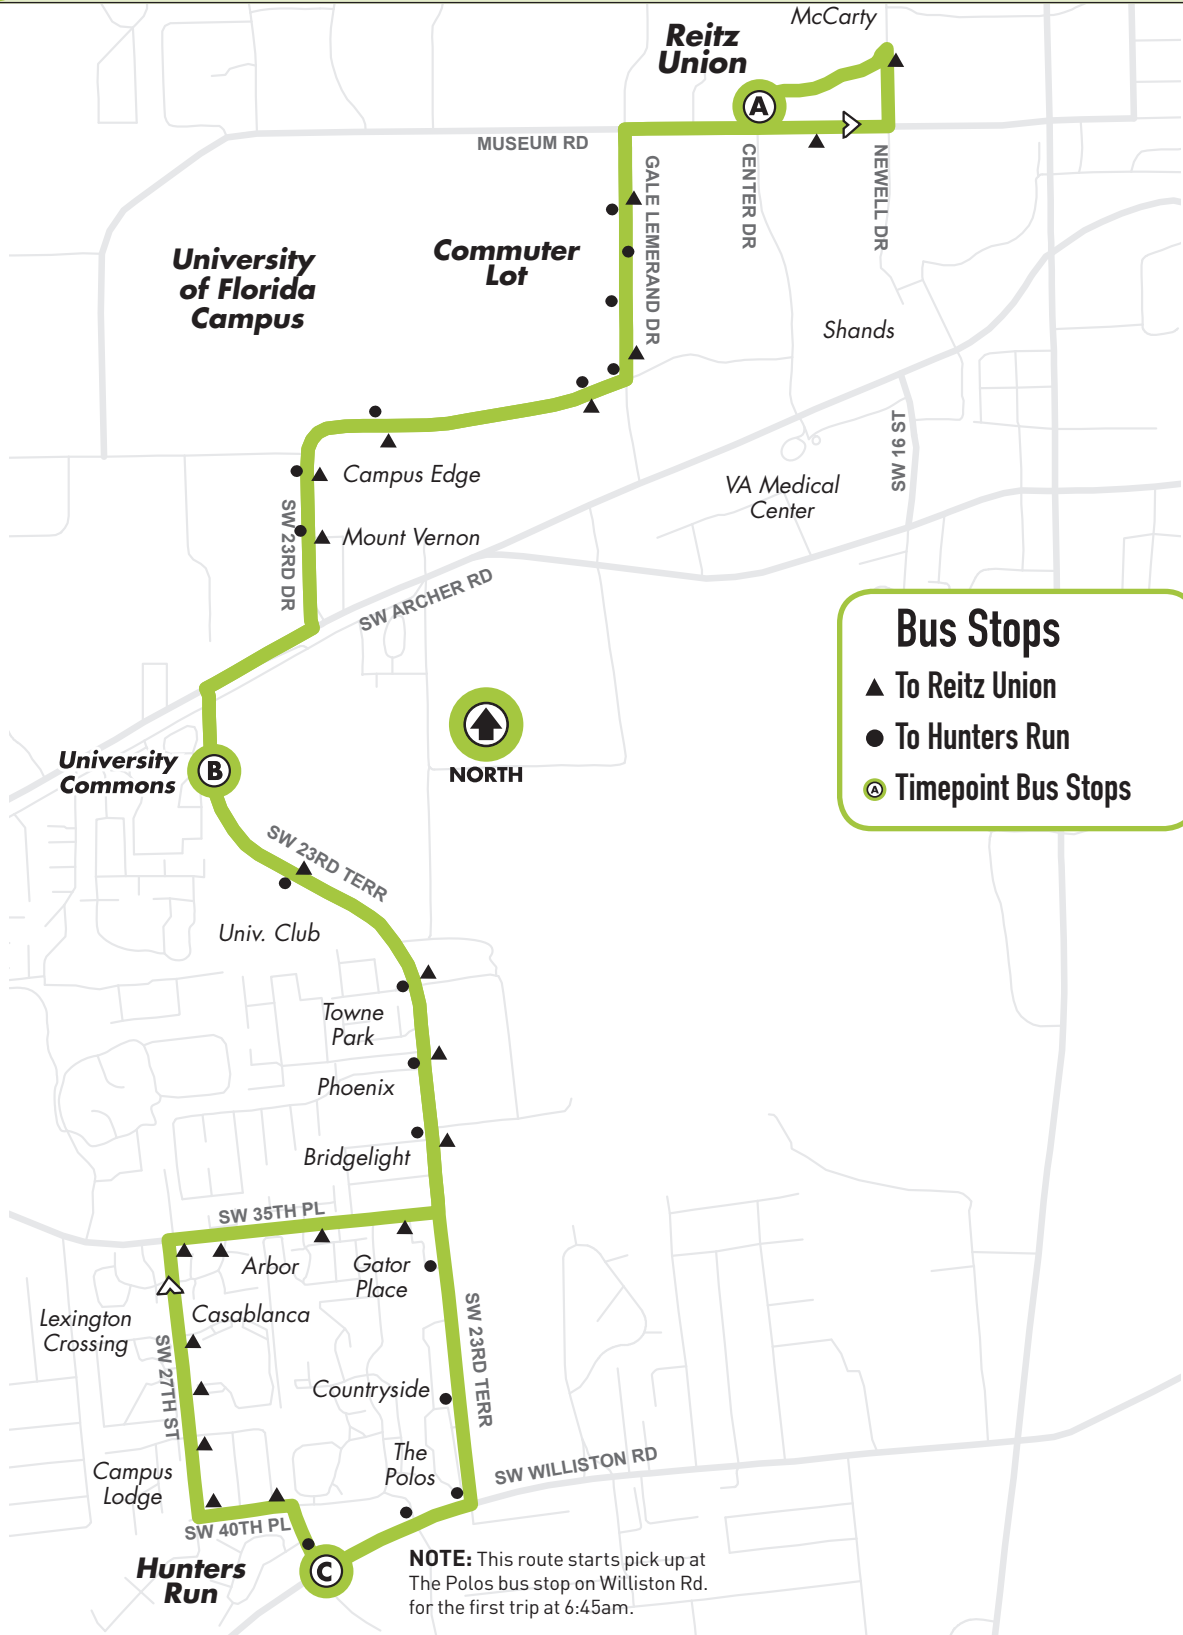

9

Reitz Union to Hunters Run

Monday to Friday Every 10-20 minutes

To Hunters Run First run 7:04am / Last run 10:44pm

To Reitz Union First run 6:45am at The Polos / Last run 10:45pm at Hunters Run

Saturday/Sunday Refer to Route 403

Monday to Friday Every 10-20 minutes

To Hunters Run First run 7:04am / Last run 10:44pm

To Reitz Union First run 6:45am at The Polos / Last run 10:45pm at Hunters Run

Saturday/Sunday Refer to Route 403

Reitz Union to Hunters Run

Saturday/Sunday Refer to Route 403

	12,20,21, 35,36	1,12,35, 36,38			1,12,35, 36,38	12,20,21, 35,36
	To Hunters Run			To Reitz Union		
				R=REDUCED SERVICE		
MONDAY TO FRIDAY	3:14	3:26	3:31	3:35	3:42	3:54
	3:24	3:36	3:41	3:45	3:52	4:04
	3:34	3:46	3:51	3:55	4:02	4:14
	3:44	3:56	4:01	4:05	4:12	4:24
	3:54	4:06	4:11	4:15	4:22	4:34
	4:04	4:16	4:21	4:25	4:32	4:44
	4:14	4:26	4:31	4:35	4:42	4:54
	4:24	4:36	4:41	4:45	4:52	5:04
	4:34	4:46	4:51	4:55	5:02	5:14
	4:44	4:56	5:01	5:05	5:12	5:24
	4:54	5:06	5:11	5:15	5:22	5:34
	5:04	5:16	5:21	5:25	5:32	5:44
	5:14	5:26	5:31	5:35	5:42	5:54
	5:24	5:36	5:41	5:45	5:52	6:04
	5:34	5:46	5:51			
	5:44	5:56	6:01	6:05	6:12	6:24
	5:54	6:06	6:11			
	6:04	6:16	6:21	6:25	6:32	6:44
	6:24	6:36	6:41	6:45	6:52	7:04
	6:44	6:56	7:01	7:05	7:12	7:24
	7:04	7:16	7:21	7:25	7:32	7:44
	7:24	7:36	7:41	7:45	7:52	8:04
	7:44	7:56	8:01	8:05	8:12	8:24
	8:04	8:16	8:21	8:25	8:32	8:44
	8:24	8:36	8:41	8:45	8:52	9:04
	8:44	8:56	9:01	9:05	9:12	9:24
	9:04	9:16	9:21	9:25	9:32	9:44
	9:24	9:36	9:41	9:45	9:52	10:04
	9:44	9:56	10:01	10:05	10:12	10:24
	10:04	10:16	10:21	10:25	10:32	10:44
	10:24	10:36	10:41	10:45	10:52	11:04
	10:44	10:56	11:01			