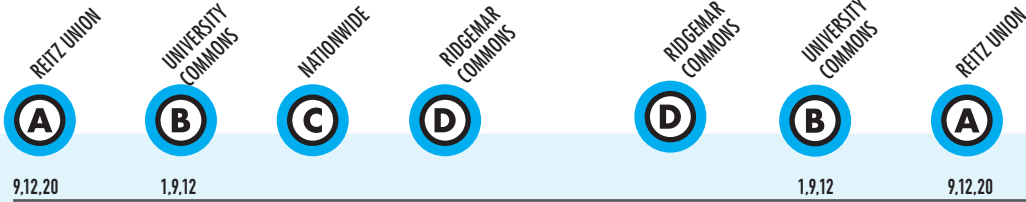

Reitz Union to SW 35th Place

Saturday Every 45 min.

To SW 35th Place First run 7:30am/ Last run 5:15pm

To Reitz Union First run 7:10am/ Last run 5:40pm

Sunday Every 45 min.

To SW 35th Place First run 10:30am/ Last run 5:15pm

To Reitz Union First run 10:10am/ Last run 5:40pm

9,12,20

1,9,12

1,9,12

9,12,20

To SW 35th Place

To Reitz Union

S=SATURDAY SERVICE
U=SUNDAY SERVICE