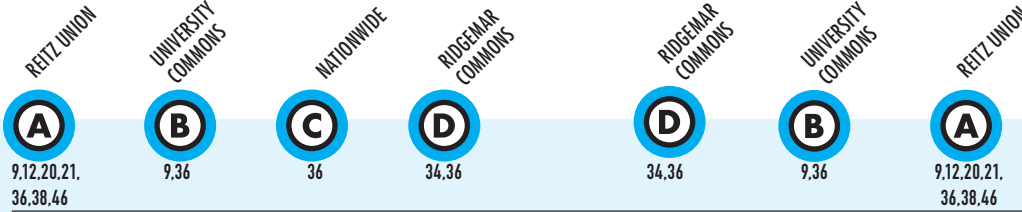

Monday to Friday Every 10-23-45 min.

To SW 35th Place First run 6:58am/ Last run 1:19am

To Reitz Union First run 6:35am / Last run 1:41am

Saturday/Sunday See timetable on pg. 5

Reitz Union to SW 35th Place

MONDAY TO FRIDAY

To SW 35th Place

To Reitz Union

	6:30am	6:35	6:35am	6:42	6:57
	6:40	6:45	6:45	6:52	7:07
	6:50	6:55	6:55	7:02	7:17
	7:00	7:05	7:05	7:12	7:27
	7:10	7:15	7:15	7:22	7:37
6:58	7:09	7:22	7:25	7:32	7:47
7:08	7:19	7:32	7:35	7:42	7:57
7:18	7:29	7:42	7:45	7:52	8:07
7:28	7:39	7:52	7:55	8:02	8:17
7:38	7:49	8:02	8:05	8:12	8:27
7:48	7:59	8:12	8:15	8:22	8:37
7:58	8:09	8:22	8:25	8:32	8:47
8:08	8:19	8:32	8:35	8:42	8:57
8:18	8:29	8:42	8:45	8:52	9:07
8:28	8:39	8:52	8:55	9:02	9:17
8:38	8:49	9:02	9:05	9:12	9:27
8:48	8:59	9:12	9:15	9:22	9:37
8:58	9:09	9:22	9:25	9:32	9:47
9:08	9:19	9:32	9:35	9:42	9:57
9:18	9:29	9:42	9:45	9:52	10:07
9:28	9:39	9:52	9:55	10:02	10:17
9:38	9:49	10:02	10:05	10:12	10:27
9:48	9:59	10:12	10:15	10:22	10:37
9:58	10:09	10:22	10:25	10:32	10:47
10:08	10:19	10:32	10:35	10:42	10:57
10:18	10:29	10:42	10:45	10:52	11:07
10:28	10:39	10:52	10:55	11:02	11:17
10:38	10:49	11:02	11:05	11:12	11:27
10:48	10:59	11:12	11:15	11:22	11:37
10:58	11:09	11:22	11:25	11:32	11:47
11:08	11:19	11:32	11:35	11:42	11:57
11:18	11:29	11:42	11:45	11:52	12:07pm
11:28	11:39	11:52	11:55	12:02	12:17
11:38	11:49	12:02pm	12:05	12:12	12:27
11:48	11:59	12:12	12:15	12:22	12:37
11:58	12:09	12:22	12:25	12:32	12:47
12:08	12:19	12:32	12:35	12:42	12:57
12:18	12:29	12:42	12:45	12:52	1:07
12:28	12:39	12:52	12:55	1:02	1:17
12:38	12:49	1:02	1:05	1:12	1:27
12:48	12:59	1:12	1:15	1:22	1:37
12:58	1:09	1:22	1:25	1:32	1:47
1:08	1:19	1:32	1:35	1:42	1:57
1:18	1:29	1:42	1:45	1:52	2:07
1:28	1:39	1:52	1:55	2:02	2:17
1:38	1:49	2:02	2:05	2:12	2:27
1:48	1:59	2:12	2:15	2:22	2:37
1:58	2:09	2:22	2:25	2:32	2:47
2:08	2:19	2:32	2:35	2:42	2:57
2:18	2:29	2:42	2:45	2:52	3:07

Continued on next page